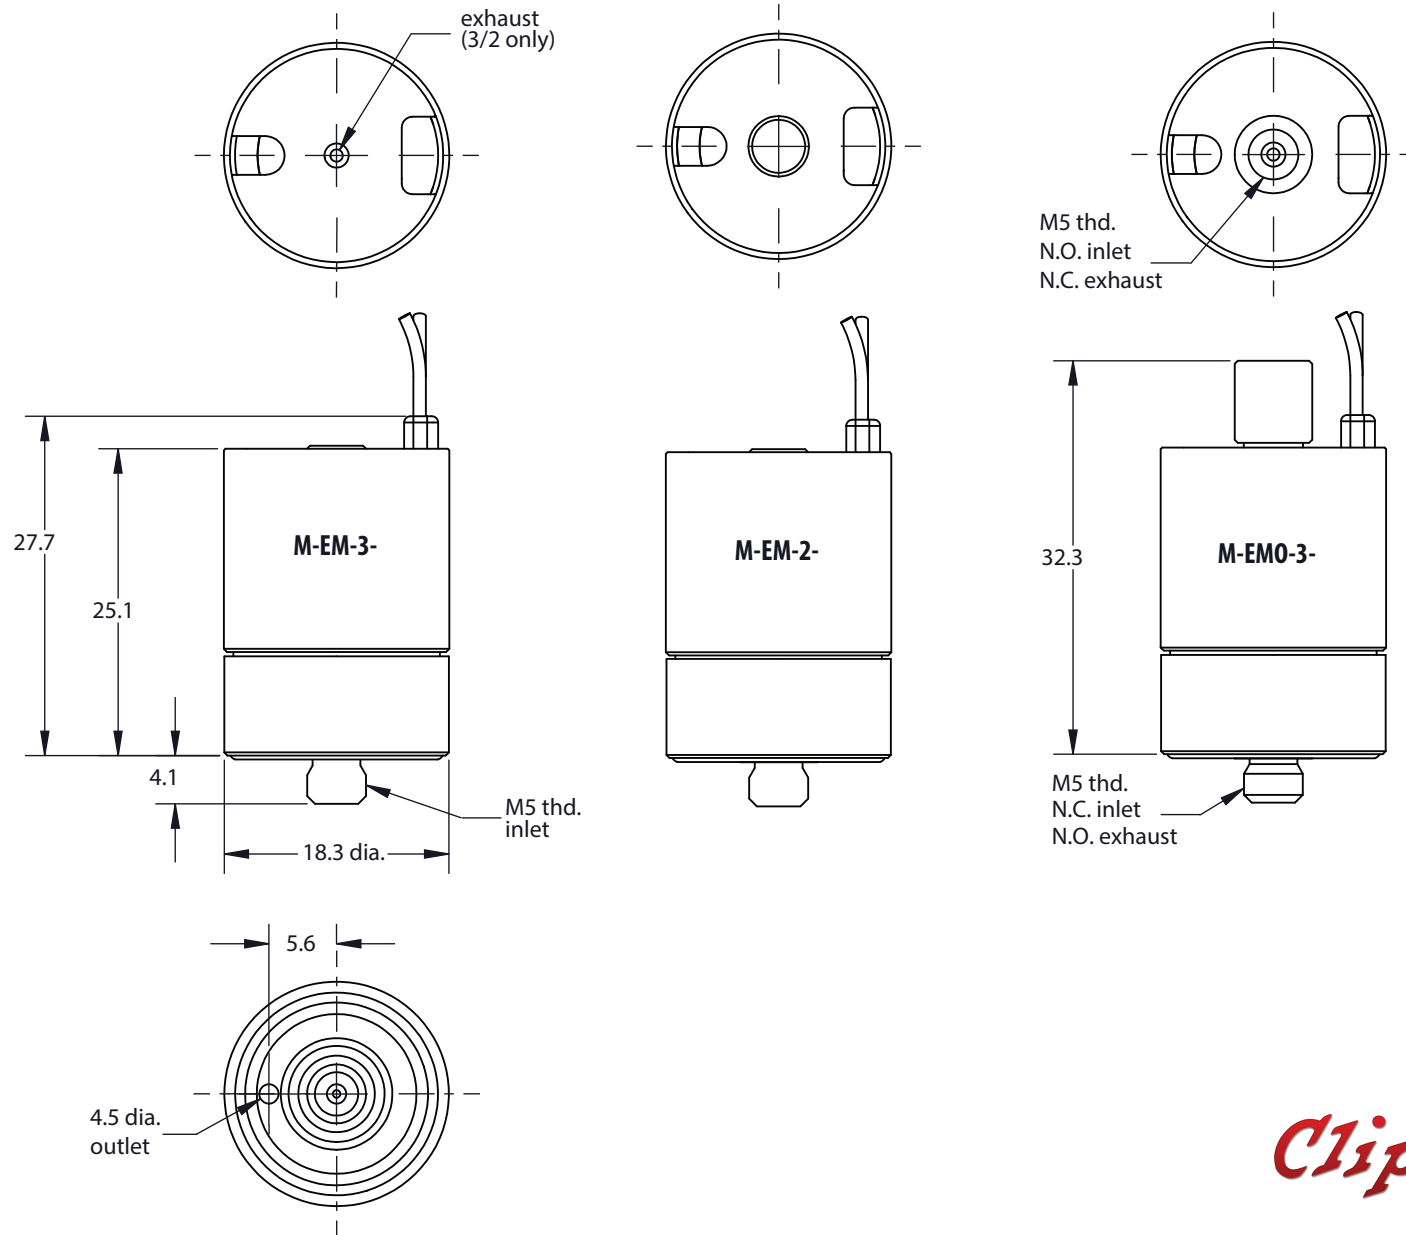

M-EM SERIES ELECTRONIC VALVES

Clippard

877-245-6247 | [clippard](http://clippard.com)